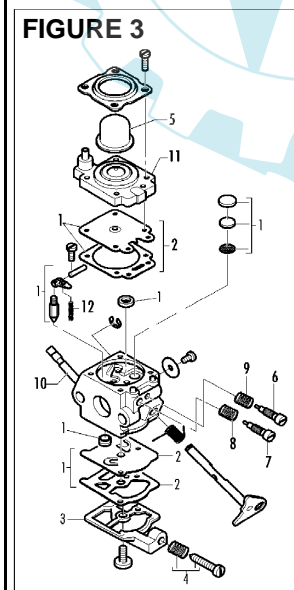

Item	P/N McC	P/N ELX	Qty	DESCRIPTION
FIGURE 1				
1	FIGURE 2			
2	247936	538247936	1	crankcase kit (starter)
3	• 235900	538235900	1	ball bearing 6002(15/32/9)
4	• 235899	538235899	1	seeger
C 5	• 228872	538228872	1	seal 13-32-5 (S7)
6	247935	538247935	1	crankcase kit (Flywheel)
7	• 235899	538235899	1	seeger ring
8	• 235900	538235900	1	ball bearing 6002(15/32/9)
C 9	• 228872	538228872	1	seal 13-32-5 (S7)
B 13	247937	538247937	1	clutch assy
14	• 241269	538241269	2	pin
C 15	• 241270	538241270	1	clutch spring
16	• 236956	538236956	2	washer
17	241240	538241240	1	flywheel
18	235806	538235806	2	screw M5x20
C 19	241298	538241298	1	ignition coil
20	235808	538235808	2	screw M5x50
21	235804	538235804	2	screw M5x30
C 22	241541	538241541	1	tank mix assy
B 23	• 229809	538229809	1	hose fuel mm245
B 24	• 229743	538229743	1	hose fuel 150mm
C 25	• 235675	538235675	1	fuel tank grommet
A 26	240452	538240452	1	pick up fuel
B 27	236563	538236563	1	fuel cap ass'y
A 28	• 236564	538236564	1	cap gasket
29	242711	538242711	1	air filter cover
B 30	241523	538241523	1	air filter
31	235642	538235642	2	nut M5
32	235248	538235248	2	washer
33	237452	538237452	1	air filter box
A 34	227417	538227417	1	gasket
C 35	FIGURE 3/4			
36	227255	538227255	1	choke knob
A 37	227692	538227692	1	gasket
38	235248	538235248	2	washer
39	235803	538235803	2	screw M5x25
40	241266	538241266	1	crankshaft assy
C 41	• 235742	538235742	1	needle bearing Ø 9x14x12
C 42	227631	538227631	1	key
43	242800	538242800	1	starter pawl ass'y
44	235218	538235218	1	nut M8
C 45	242808	538242808	1	starter assy
B 46	• 249163	538249163	1	pulley/rope
A 47	• 227703	538227703	1	rope
48	• 240884	538240884	1	starter handle
49	• 227467	538227467	1	spring shield
B 50	• 227300	538227300	1	rewind spring
B 51	• 241781	538241781	2	pawl
52	• 241782	538241782	2	spring shield
B 53	• 111088	538111088	2	snap ring
54	241248	538241248	4	fuel tank grommet
55	236527	538236527	4	screw M6x16
C 56	241280	538241280	1	muffler gasket
C 57	241432	538241432	1	muffler assy
58	• 227236	538227236	1	clamp
59	• 227274	538227274	2	screw M5x60
60	227565	538227565	4	screw M5x25
A 61	92879	538092879	1	spark plug RDJ8J
62	242706	538242706	1	engine cover
63	241416	538241416	2	engine cover gasket